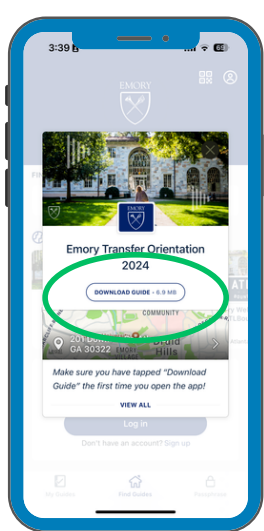

# The Emory Welcome App: Emory Transfer Orientation 2024 Step by Step Download Guide

The Emory Welcome App is your guide to Emory!  
Each student population and class year has a customized  
version found within the main app.

[Scan the QR Code or  
click here on your mobile device](#)

These links should take you directly to the App Store or Google Play.  
Select download and OPEN. This downloads the Emory Welcome App.

App Store

Google Play

You now need to access your specific version.

Depending on a few factors, you may see one of the following screens.  
We've circled how to find the *Emory Transfer Orientation 2024* version.

Once the version opens the very first time, make sure to tap  
"Download Guide" to access all of our content. You will only do this  
once. Once it downloads, hit "Open."

Please click "yes" to notifications. We will only send you the most  
important updates. This completes the downloading process!