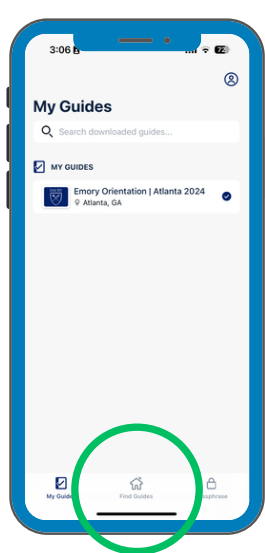

# The Emory Welcome App: Emory Transfer Orientation 2024 Step by Step Download Guide

The Emory Welcome App is your guide to Emory!  
Each student population and class year has a customized  
version found within the main app.

[Scan the QR Code or  
click here on your mobile device](#)

These links should take you directly to the App Store or Google Play.  
Select download and OPEN. This downloads the Emory Welcome App.

App Store

Google Play

You now need to access your specific version.

Depending on a few factors, you may see one of the following screens.  
We've circled how to find the *Emory Transfer Orientation 2024* version.