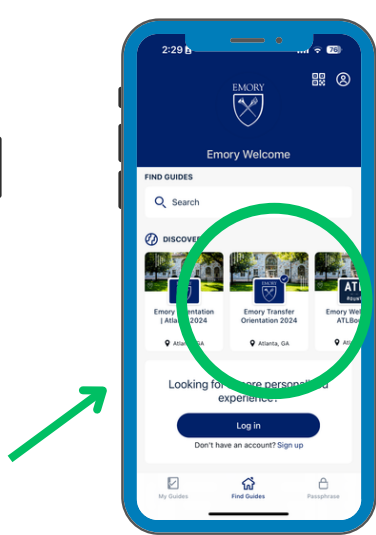

# The Emory Welcome App: Emory Transfer Orientation 2024 Step by Step Download Guide

The Emory Welcome App is your guide to Emory!  
Each student population and class year has a customized  
version found within the main app.

[Scan the QR Code or  
click here on your mobile device](#)

These links should take you directly to the App Store or Google Play.  
Select download and OPEN. This downloads the Emory Welcome App.

App Store

Google Play

You now need to access your specific version.

Depending on a few factors, you may see one of the following screens.  
We've circled how to find the *Emory Transfer Orientation 2024* version.