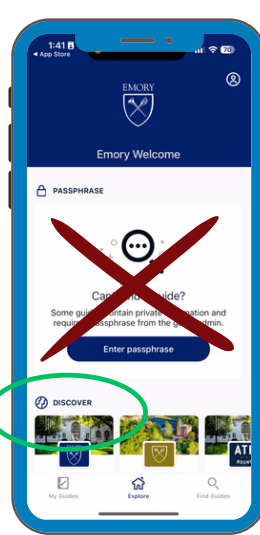

# The Emory Welcome App: Emory Transfer Orientation 2024 Step by Step Download Guide

The Emory Welcome App is your guide to Emory!  
Each student population and class year has a customized  
version found within the main app.

[Scan the QR Code or  
click here on your mobile device](#)

These links should take you directly to the App Store or Google Play.  
Select download and OPEN. This downloads the Emory Welcome App.

App Store

Google Play

You now need to access your specific version.

Depending on a few factors, you may see one of the following screens.  
We've circled how to find the *Emory Transfer Orientation 2024* version.