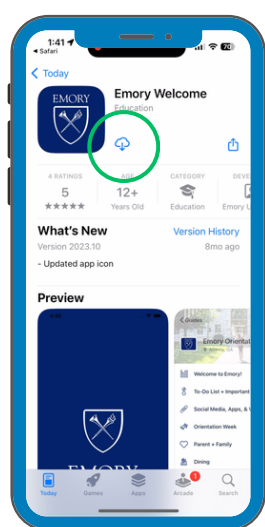

# The Emory Welcome App: Emory Transfer Orientation 2024 Step by Step Download Guide

The Emory Welcome App is your guide to Emory!  
Each student population and class year has a customized  
version found within the main app.

[Scan the QR Code or  
click here on your mobile device](#)

These links should take you directly to the App Store or Google Play.  
Select download and OPEN. This downloads the Emory Welcome App.

App Store