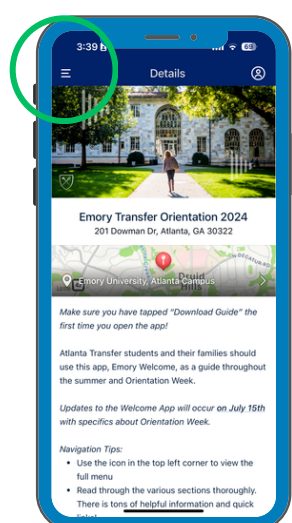

Not seeing the above? Contact us at
ec.orientation@emory.edu.