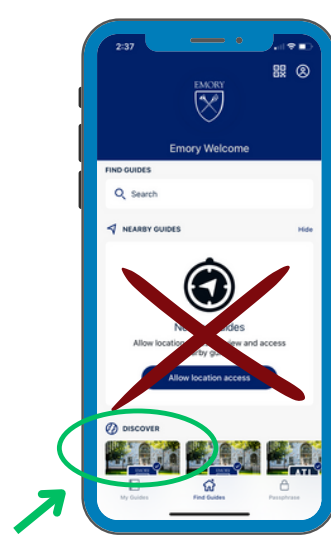

# The Emory Welcome App: Emory Transfer Orientation 2024 Step by Step Download Guide

The Emory Welcome App is your guide to Emory!  
Each student population and class year has a customized  
version found within the main app.

[Scan the QR Code or  
click here on your mobile device](#)

These links should take you directly to the App Store or Google Play.  
Select download and OPEN. This downloads the Emory Welcome App.

App Store

Google Play

You now need to access your specific version.

Depending on a few factors, you may see one of the following screens.  
We've circled how to find the *Emory Transfer Orientation 2024* version.