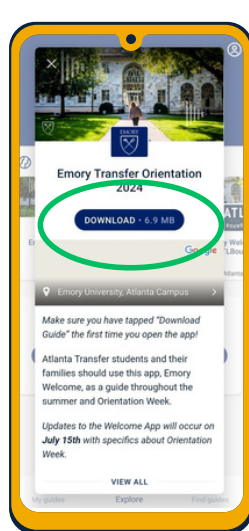

[Scan the QR Code or  
click here on your mobile device](#)

These links should take you directly to the App Store or Google Play.  
Select download and OPEN. This downloads the Emory Welcome App.

App Store

Google Play

You now need to access your specific version.

Depending on a few factors, you may see one of the following screens.  
We've circled how to find the *Emory Transfer Orientation 2024* version.

Once the version opens the very first time, make sure to tap  
"Download Guide" to access all of our content. You will only do this  
once. Once it downloads, hit "Open."

Please click "yes" to notifications. We will only send you the most  
important updates. This completes the downloading process!