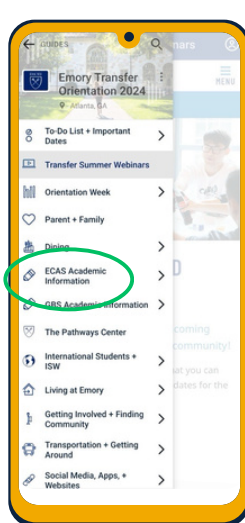

[Scan the QR Code or  
click here on your mobile device](#)

These links should take you directly to the App Store or Google Play.  
Select download and OPEN. This downloads the Emory Welcome App.

App Store

Google Play

You now need to access your specific version.

Depending on a few factors, you may see one of the following screens.  
We've circled how to find the *Emory Transfer Orientation 2024* version.

Once the version opens the very first time, make sure to tap  
"Download Guide" to access all of our content. You will only do this  
once. Once it downloads, hit "Open."

Please click "yes" to notifications. We will only send you the most  
important updates. This completes the downloading process!

Explore the app by hitting the 3 lines at the top left for the menu.  
Families will want to pay special attention to the "Orientation  
Week" and "Parent & Family" sections.

Not seeing the above? Contact us at  
[ec.orientation@emory.edu](mailto:ec.orientation@emory.edu).