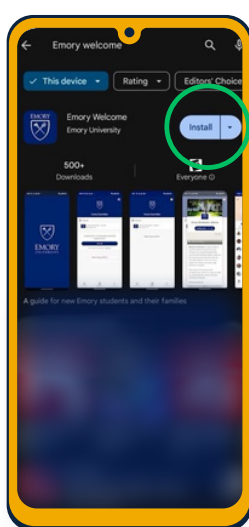

# The Emory Welcome App: Emory Transfer Orientation 2024 Step by Step Download Guide

The Emory Welcome App is your guide to Emory!  
Each student population and class year has a customized  
version found within the main app.

[Scan the QR Code or  
click here on your mobile device](#)

These links should take you directly to the App Store or Google Play.  
Select download and OPEN. This downloads the Emory Welcome App.

App Store

Google Play

You now need to access your specific version.

Depending on a few factors, you may see one of the following screens.  
We've circled how to find the *Emory Transfer Orientation 2024* version.